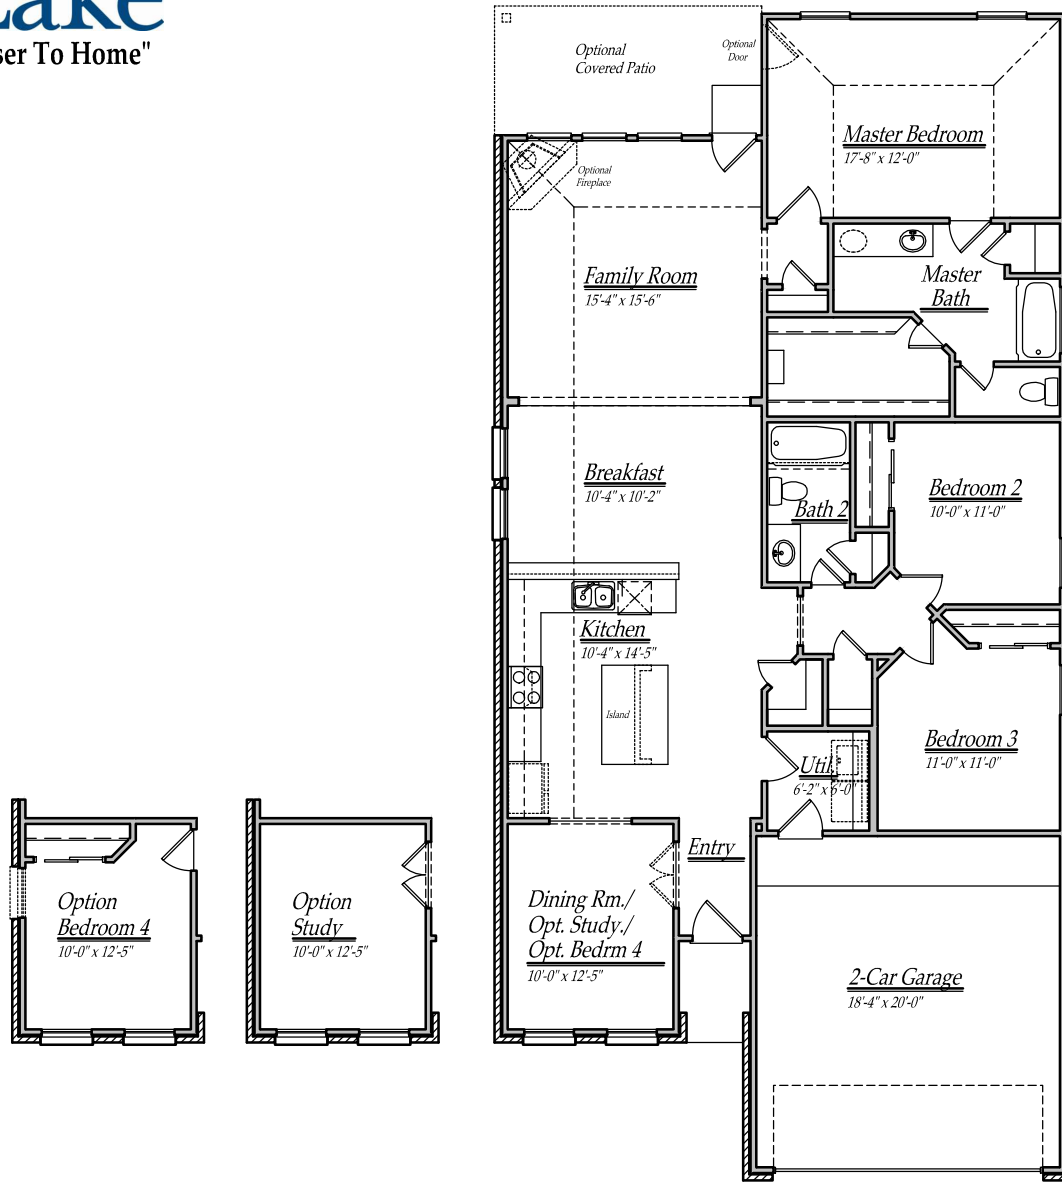

Lake Ridge Builders